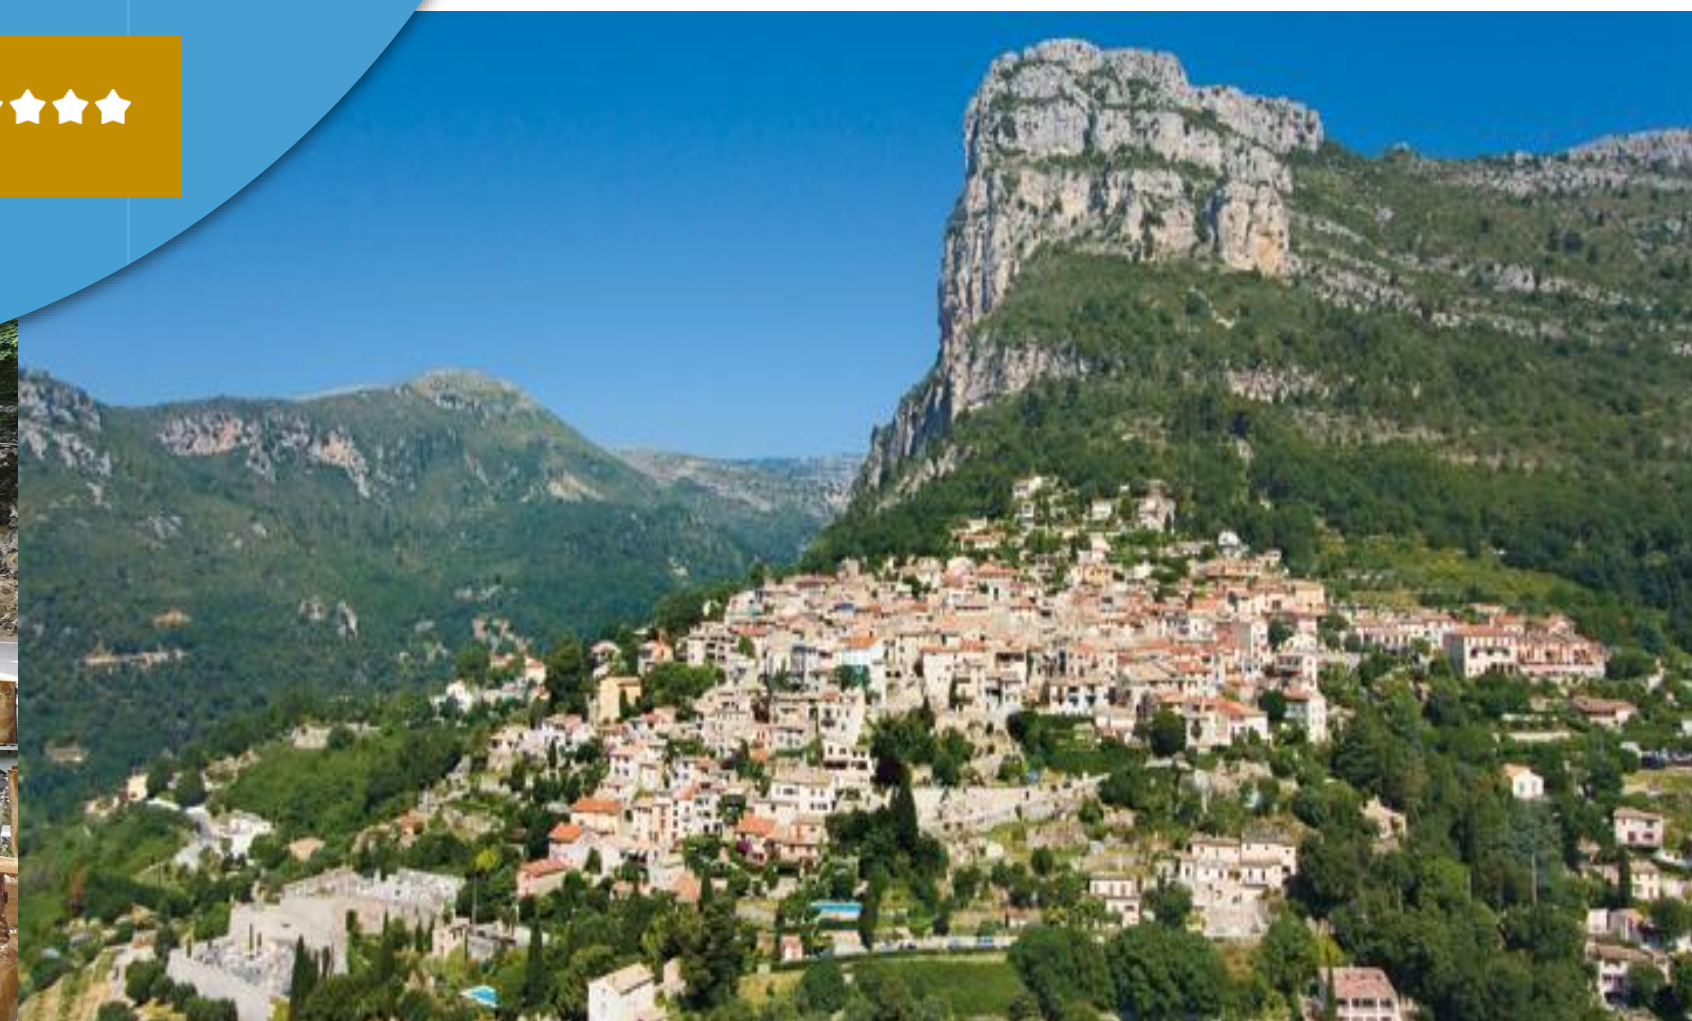

CROWNE PLAZA ★★★★★

TEST DRIVE OPTION 2

HOTEL TO NICE & COLOMARS « REGIONAL WINE ROAD »

Distance to the destination | 17 km

Duration | Around to 25 minutes

Route de Canta Galet + Route de Bellet | 50 km/ h

Motorway | 110 km/ h

TEST DRIVE OPTION 3

HOTEL TO ST JEANNET
« NATURAL ROAD »

Distance to the destination | 18 km

Duration | Around to 30 minutes

Route de Saint Jeannet | From 50 km to 70 km/ h

TEST DRIVE OPTION 4

HOTEL TO COL DE VENCE BY
SAINT PAUL DE VENCE
« SYMBOLIC VILLAGE ROAD »