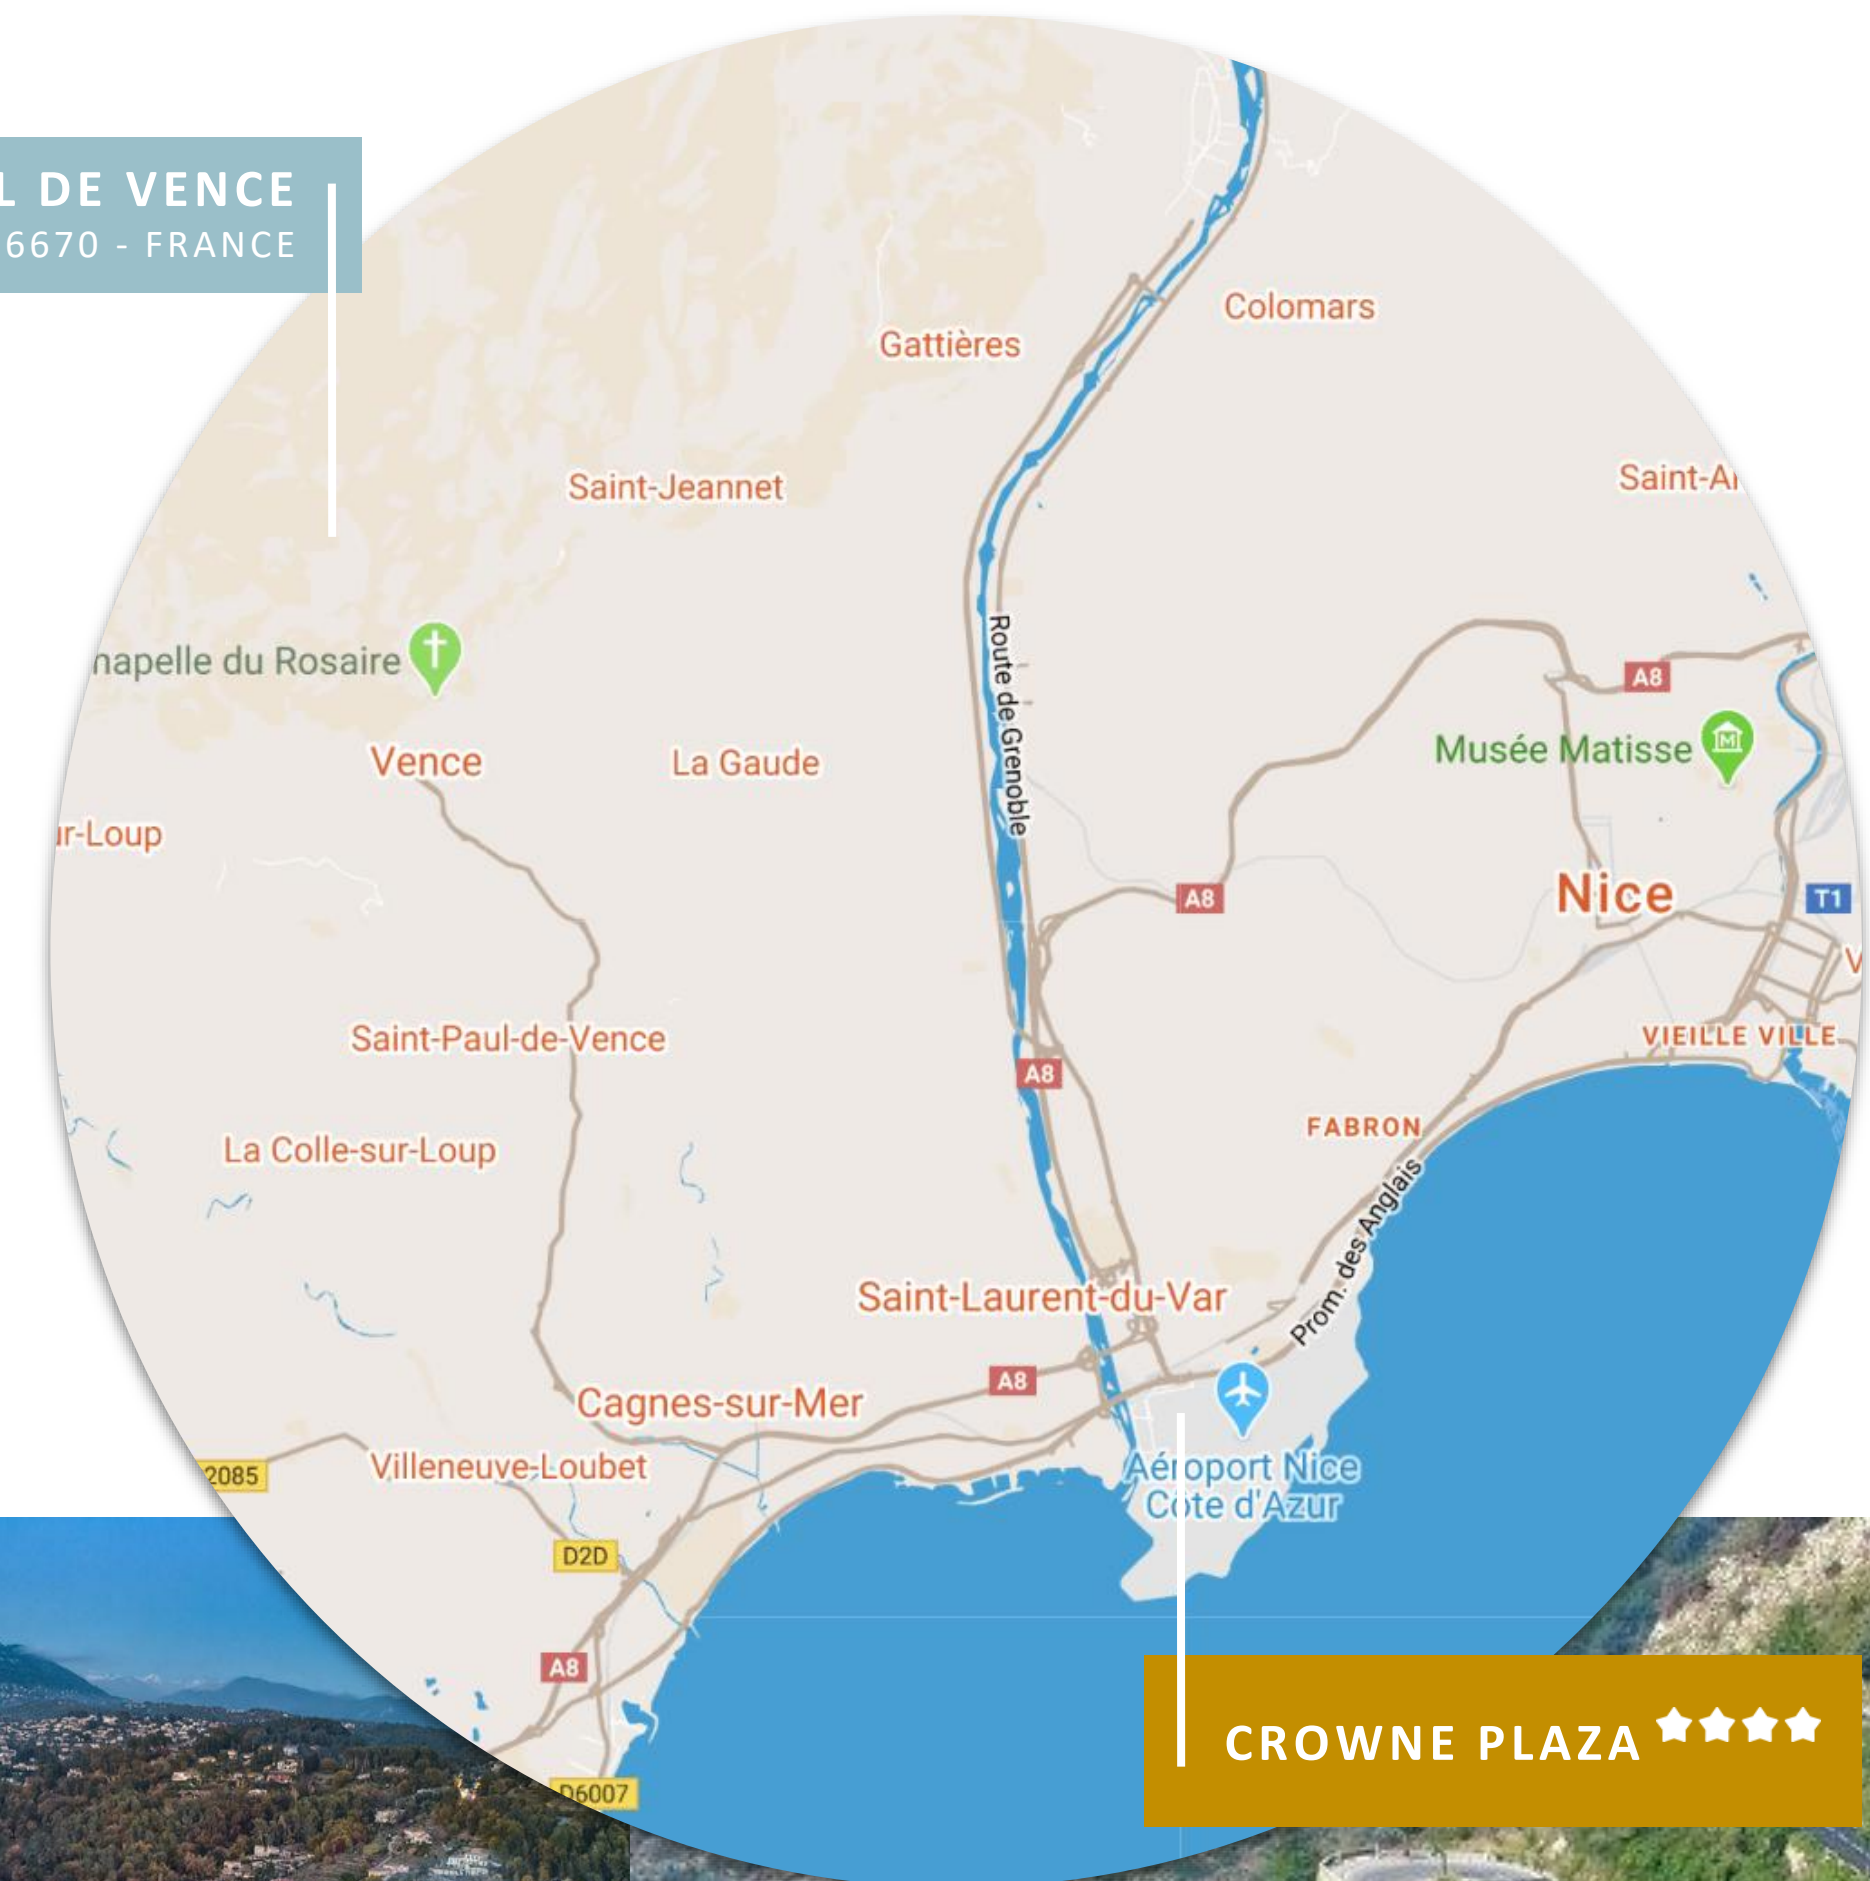

**AUTOMOTIVE EXPERT
SALES COORDINATOR**
FOR YOUR EVENT

TEST DRIVE OPTION 1

HOTEL TO MONACO & EZE
« MOYENNE CORNICHE »

Distance to the destination | 30 km

Duration | Around to 50 minutes

Downtown + Moyenne Corniche | From 50 km to 70 km/ h

CROWNE PLAZA ★★★★★

TEST DRIVE OPTION 2

HOTEL TO NICE & COLOMARS « REGIONAL WINE ROAD »

Distance to the destination | 17 km

Duration | Around to 25 minutes

Route de Canta Galet + Route de Bellet | 50 km/ h

Motorway | 110 km/ h

TEST DRIVE OPTION 3

HOTEL TO ST JEANNET
« NATURAL ROAD »

Distance to the destination | 18 km

Duration | Around to 30 minutes

Route de Saint Jeannet | From 50 km to 70 km/ h

TEST DRIVE OPTION 4

HOTEL TO COL DE VENCE BY
SAINT PAUL DE VENCE
« SYMBOLIC VILLAGE ROAD »

Distance to the destination | 23 km

Duration | Around to 40 minutes

Route de Vence + Route de Coursegoules | From 50 km
to 70 km/ h

COL DE VENCE
06670 - FRANCE

+33 (0) 6 25 15 39 88

sales@cp-nice.com

Rue Costes & Bellonte
06200 NICE