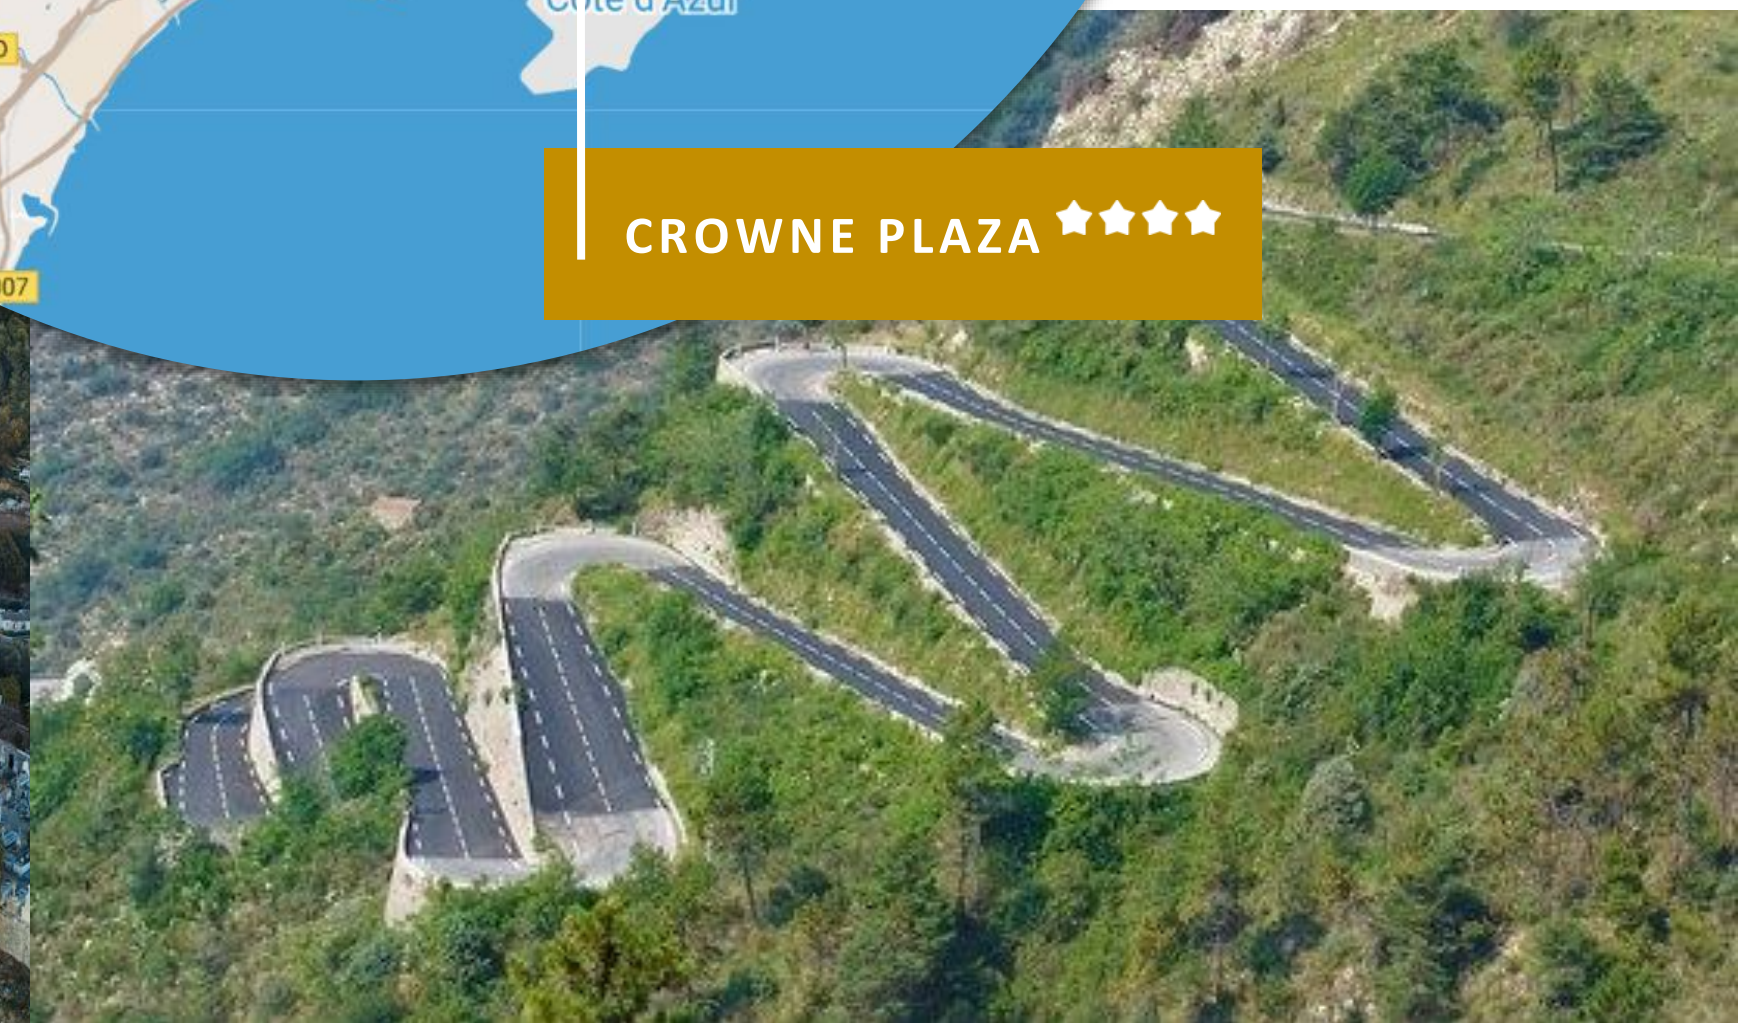

TEST DRIVE OPTION 4

HOTEL TO COL DE VENCE BY
SAINT PAUL DE VENCE
« SYMBOLIC VILLAGE ROAD »

Distance to the destination | 23 km

Duration | Around to 40 minutes

Route de Vence + Route de Coursegoules | From 50 km
to 70 km/ h

COL DE VENCE
06670 - FRANCE